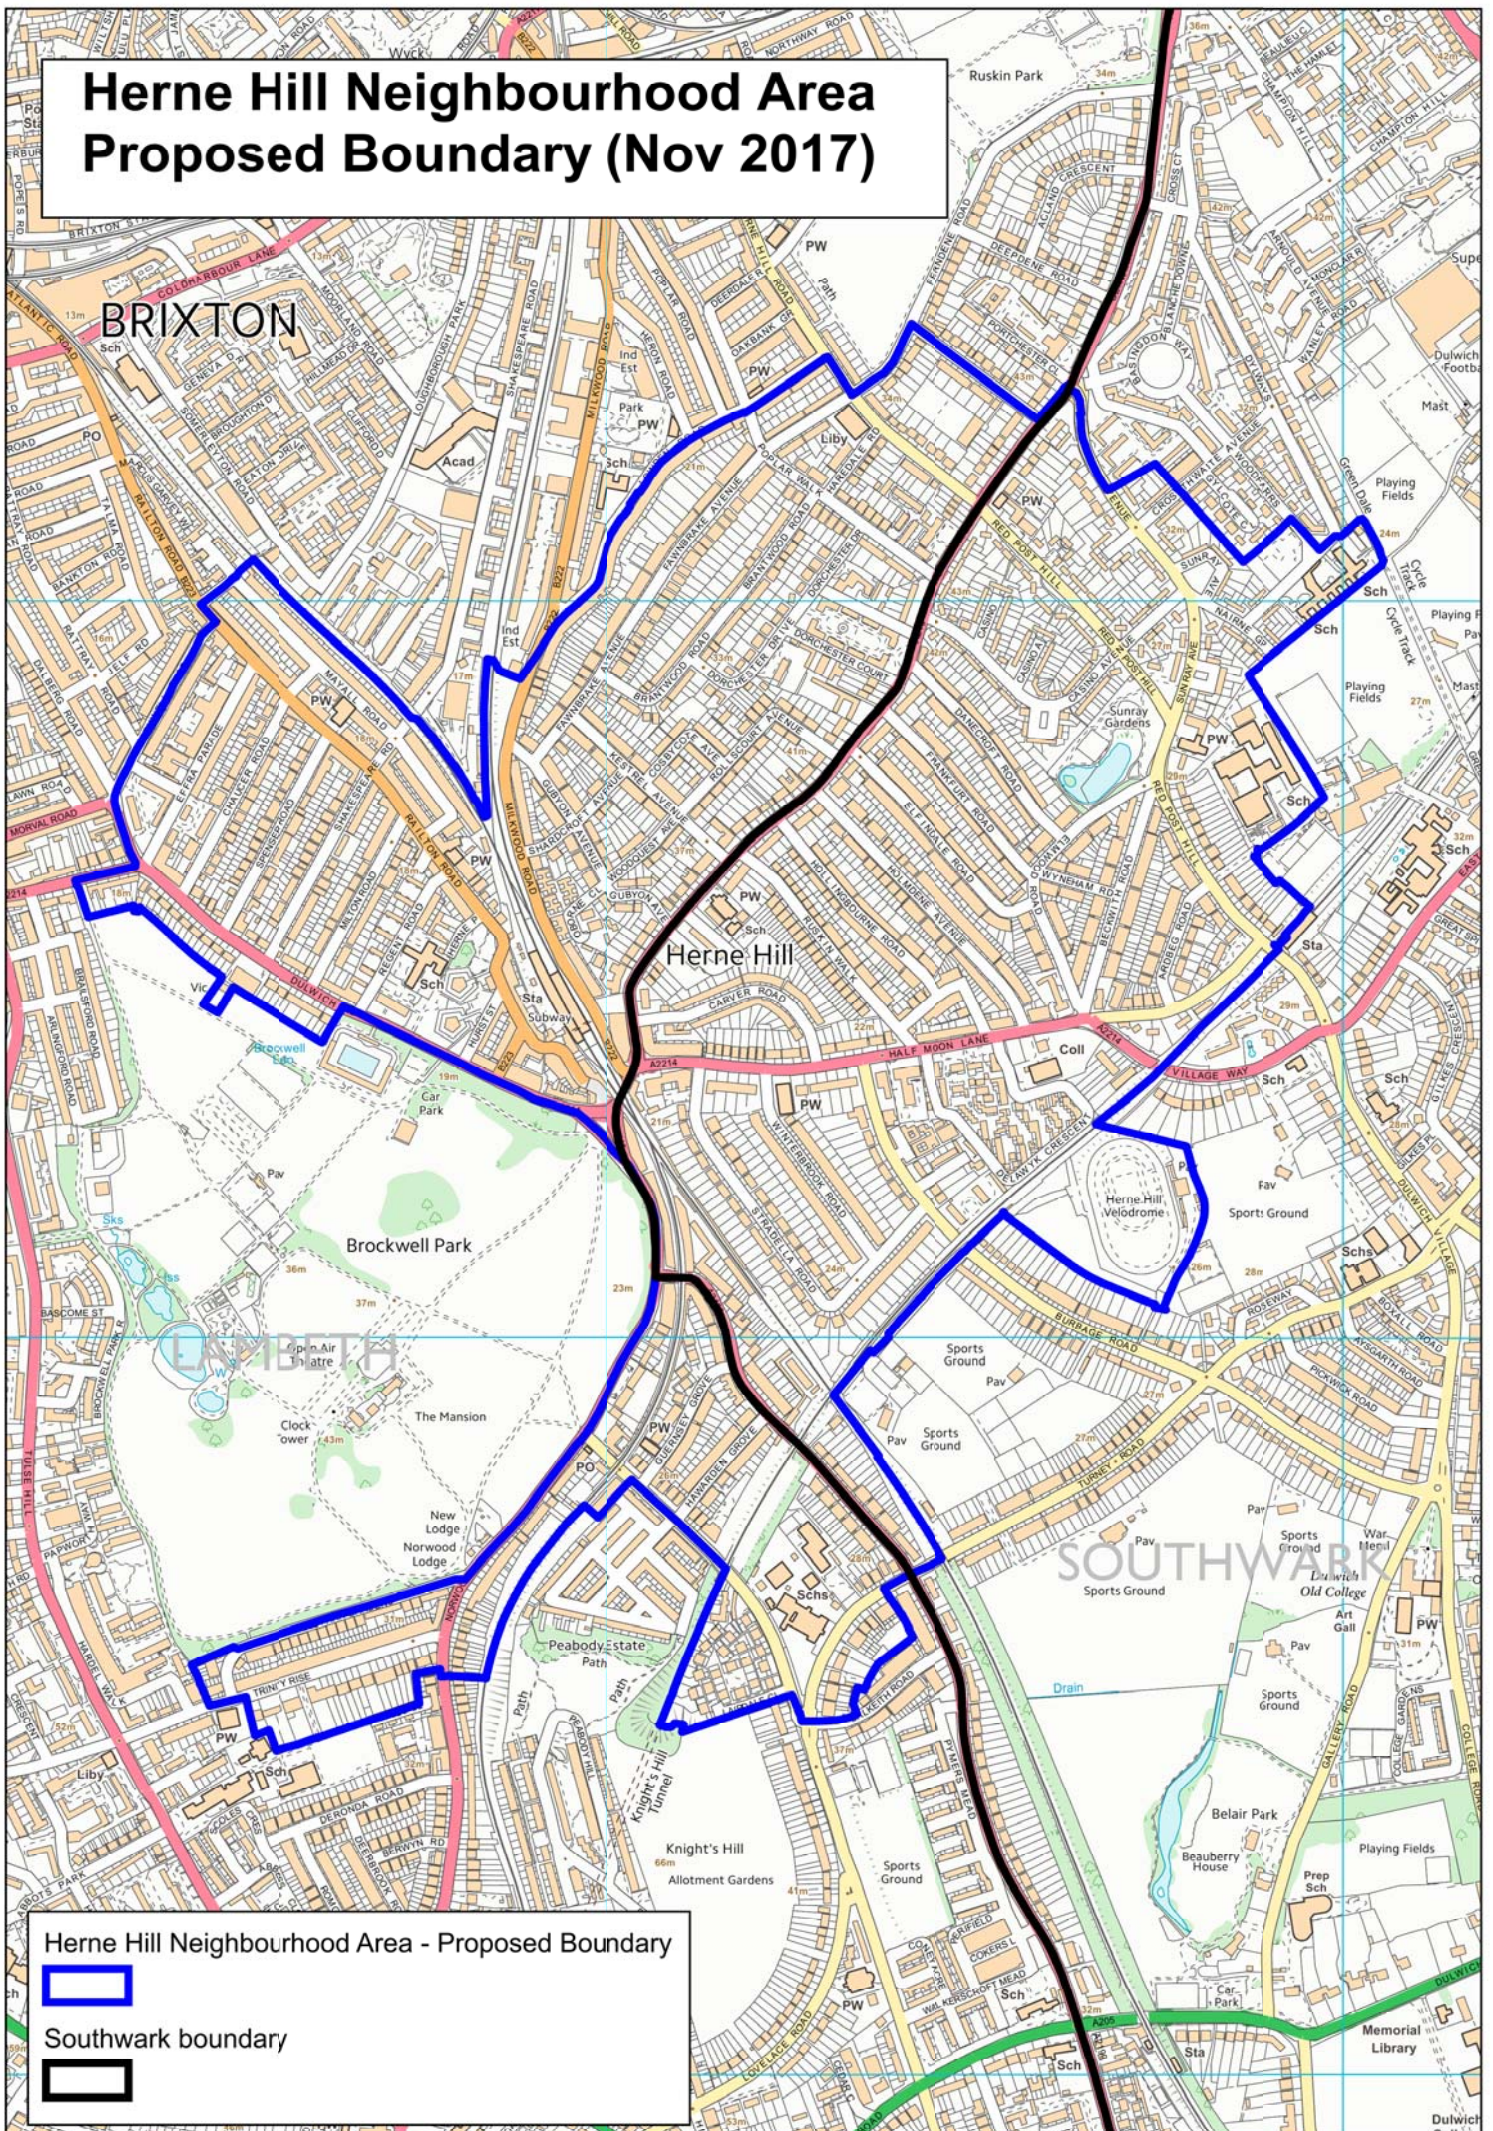

Herne Hill Neighbourhood Area Proposed Boundary (Nov 2017)

Herne Hill Neighbourhood Area - Proposed Boundary

Southwark boundary