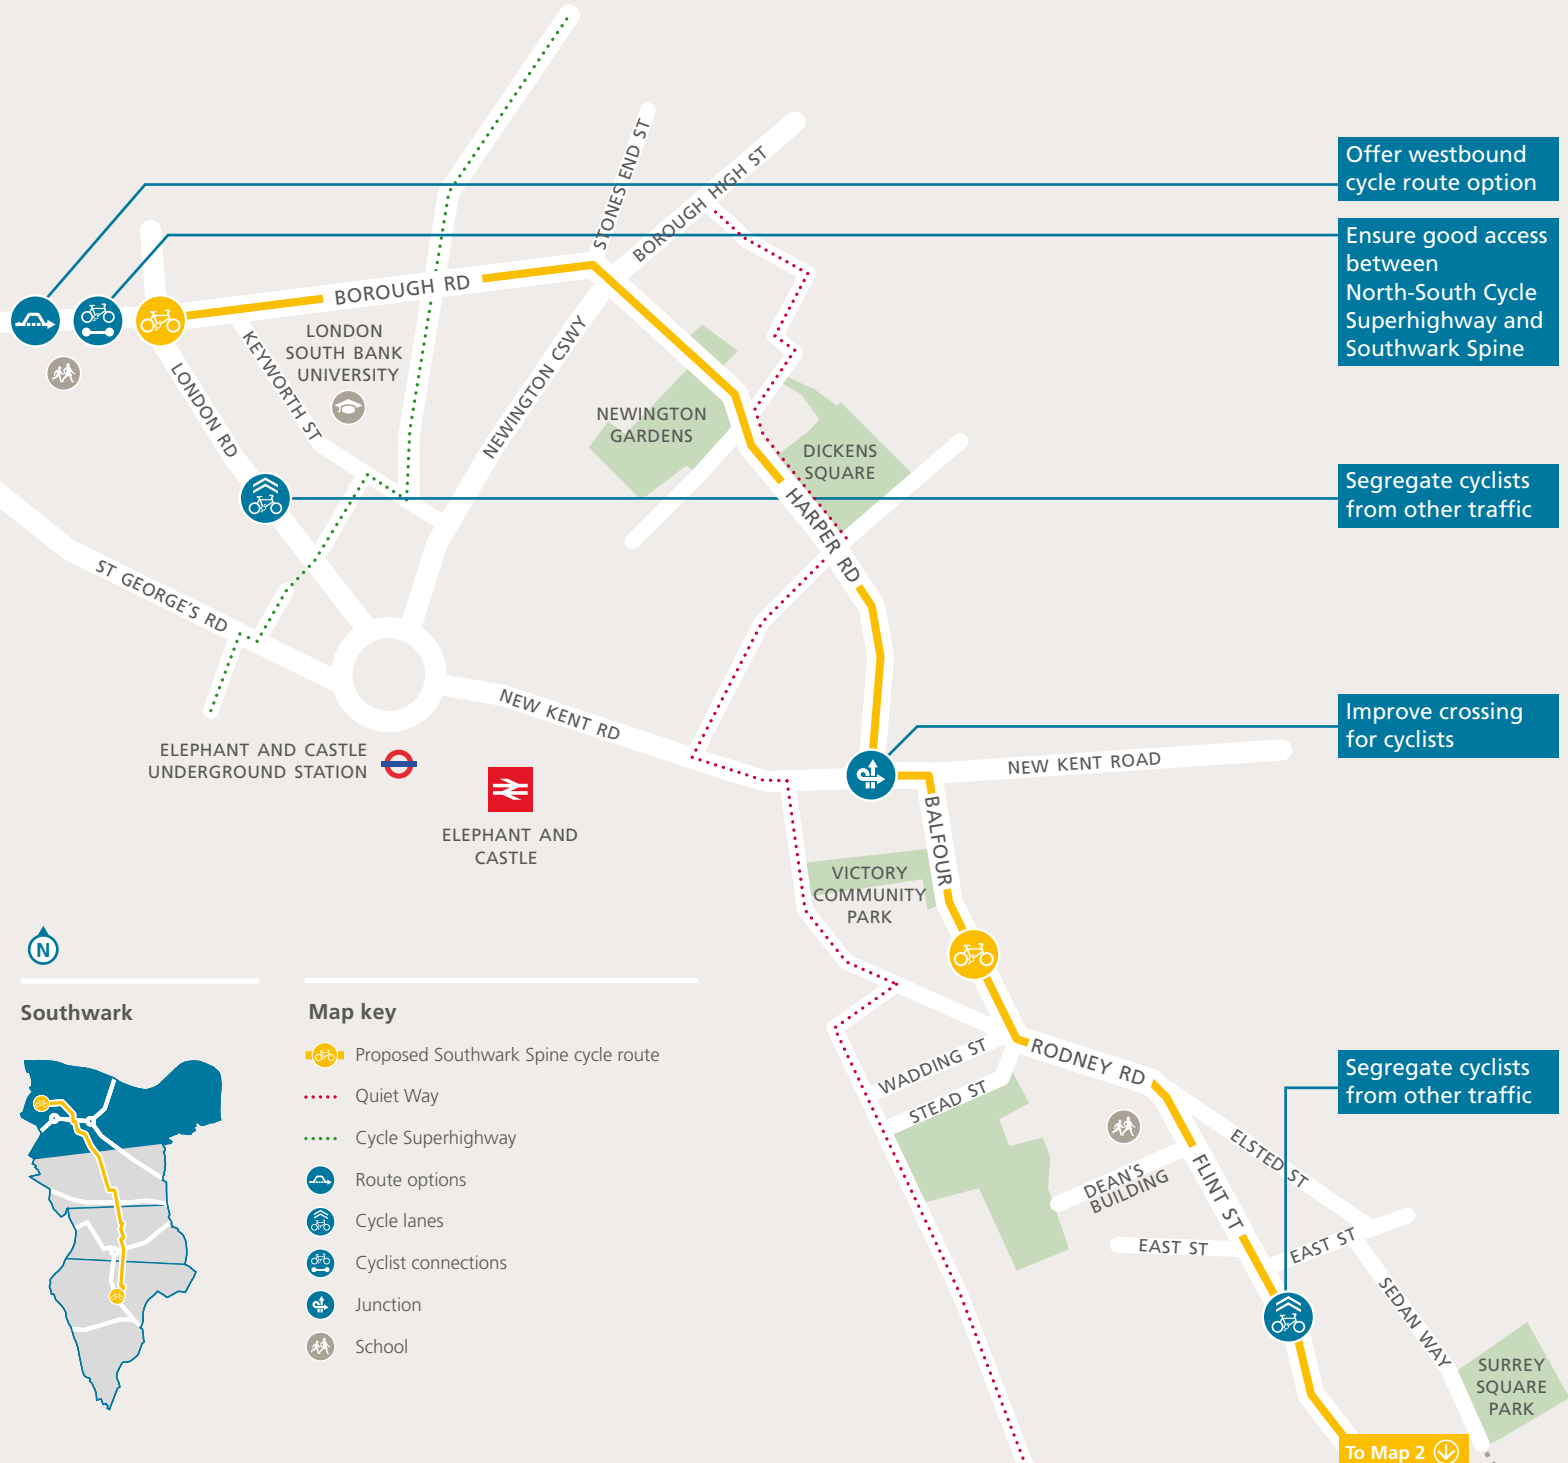

MAP 1 London Road to Thurlow Street

MAP 2 Thurlow Street to Peckham Road

MAP 3 Peckham Road to East Dulwich Road

Southwark

Map key

- Proposed Southwark Spine cycle route
- Quiet Way
- Cycle Superhighway
- Cycle lanes
- Junction
- Traffic measures
- School