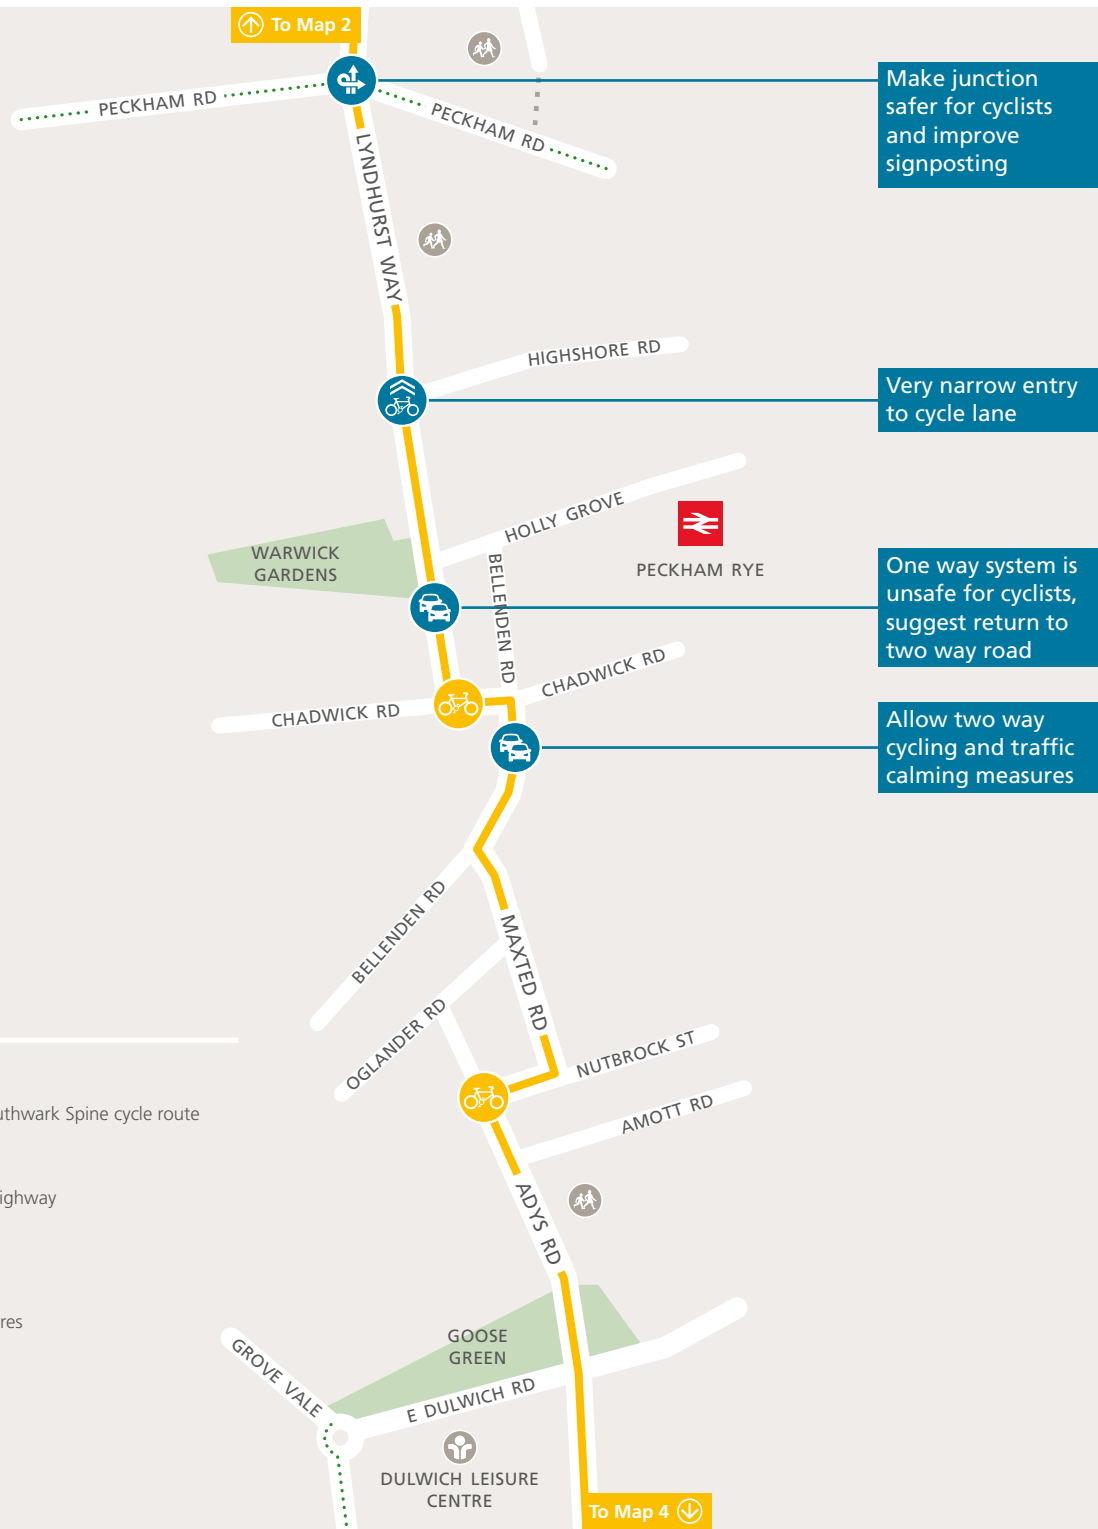

MAP 1 London Road to Thurlow Street

MAP 2 Thurlow Street to Peckham Road

MAP 3 Peckham Road to East Dulwich Road

Southwark

Map key

- Proposed Southwark Spine cycle route
- Quiet Way
- Cycle Superhighway
- Cycle lanes
- Junction
- Traffic measures
- School