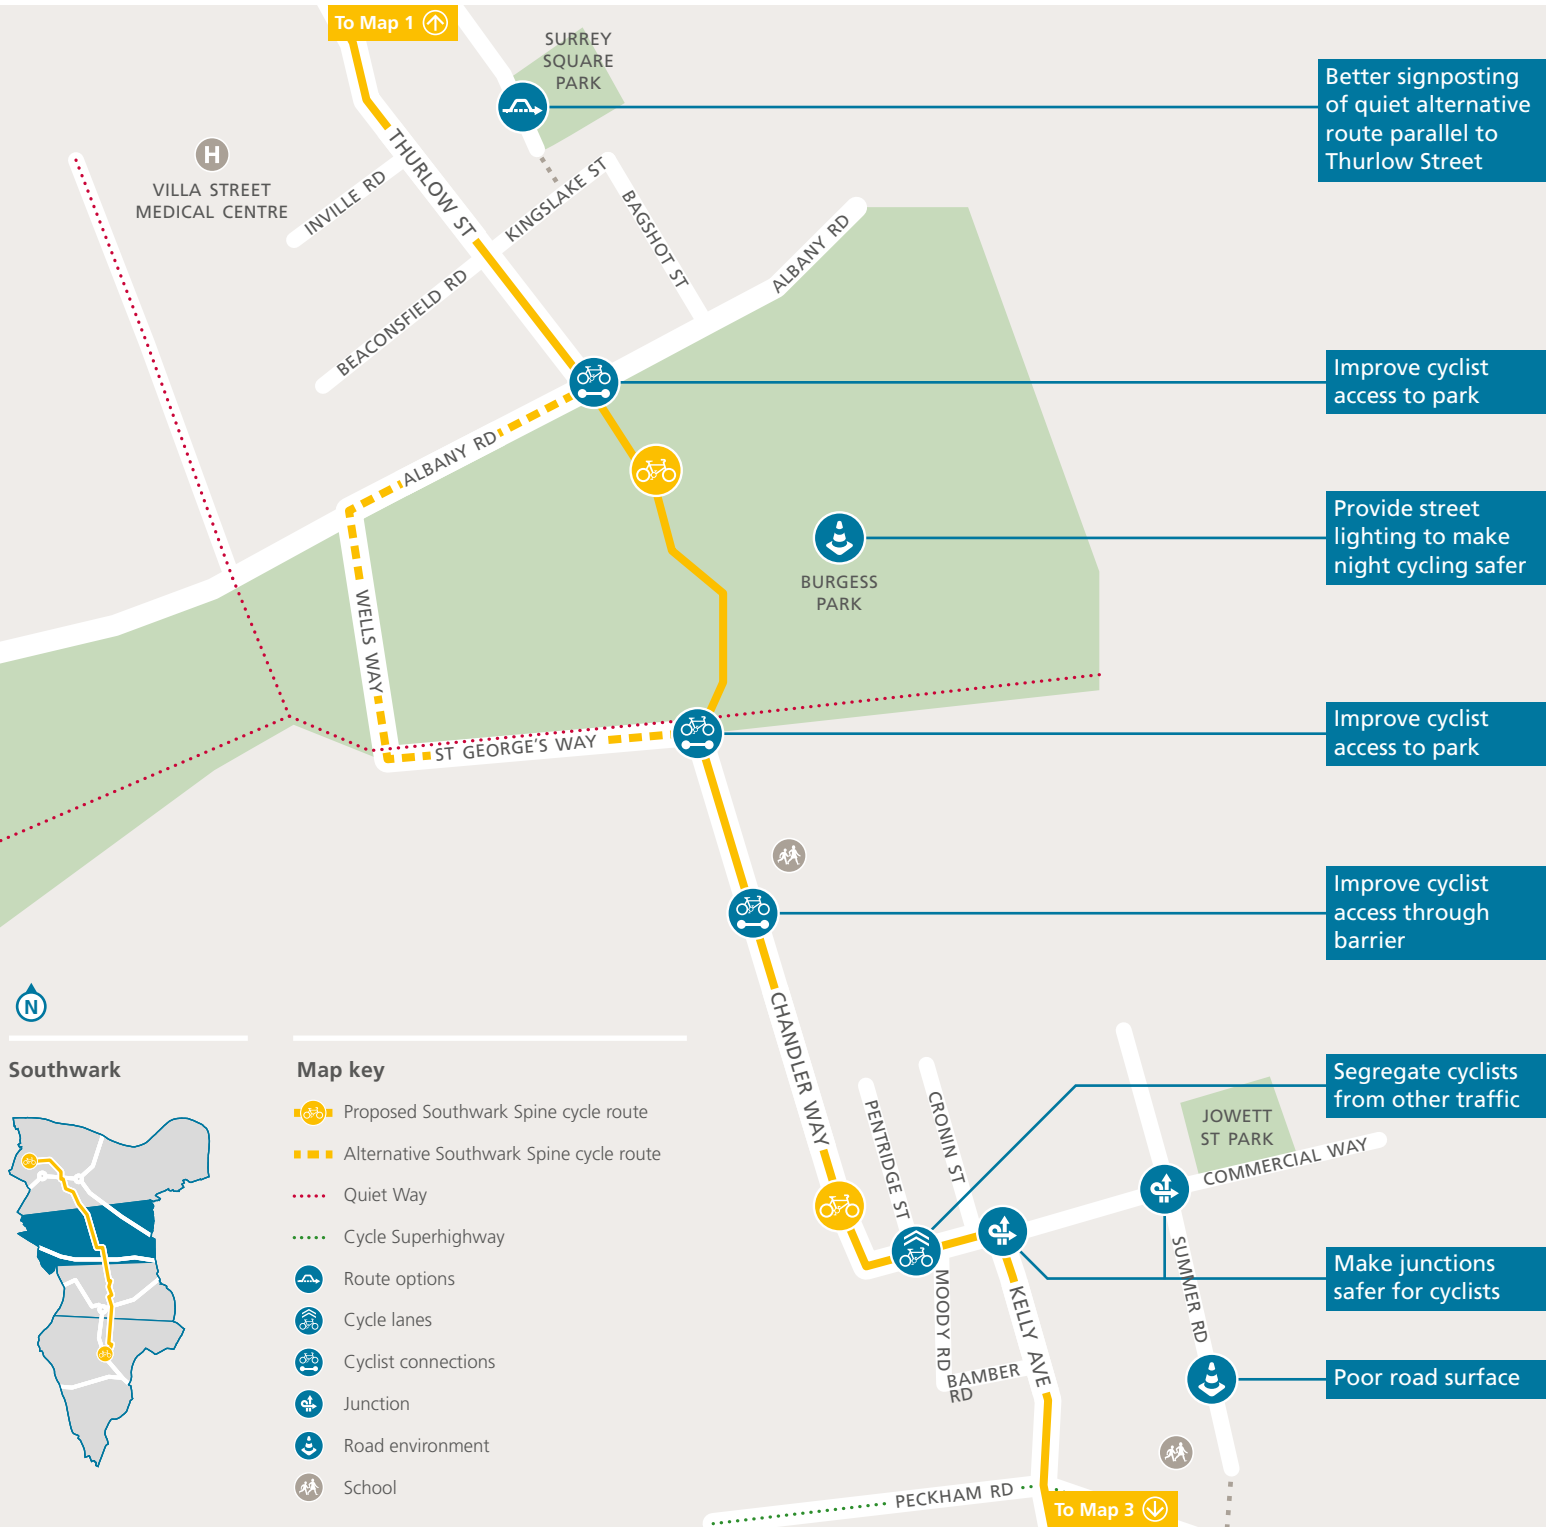

MAP 1 London Road to Thurlow Street

MAP 2 Thurlow Street to Peckham Road

MAP 3 Peckham Road to East Dulwich Road

Southwark

Map key

- Proposed Southwark Spine cycle route
- Quiet Way
- Cycle Superhighway
- Cycle lanes
- Junction
- Traffic measures
- School