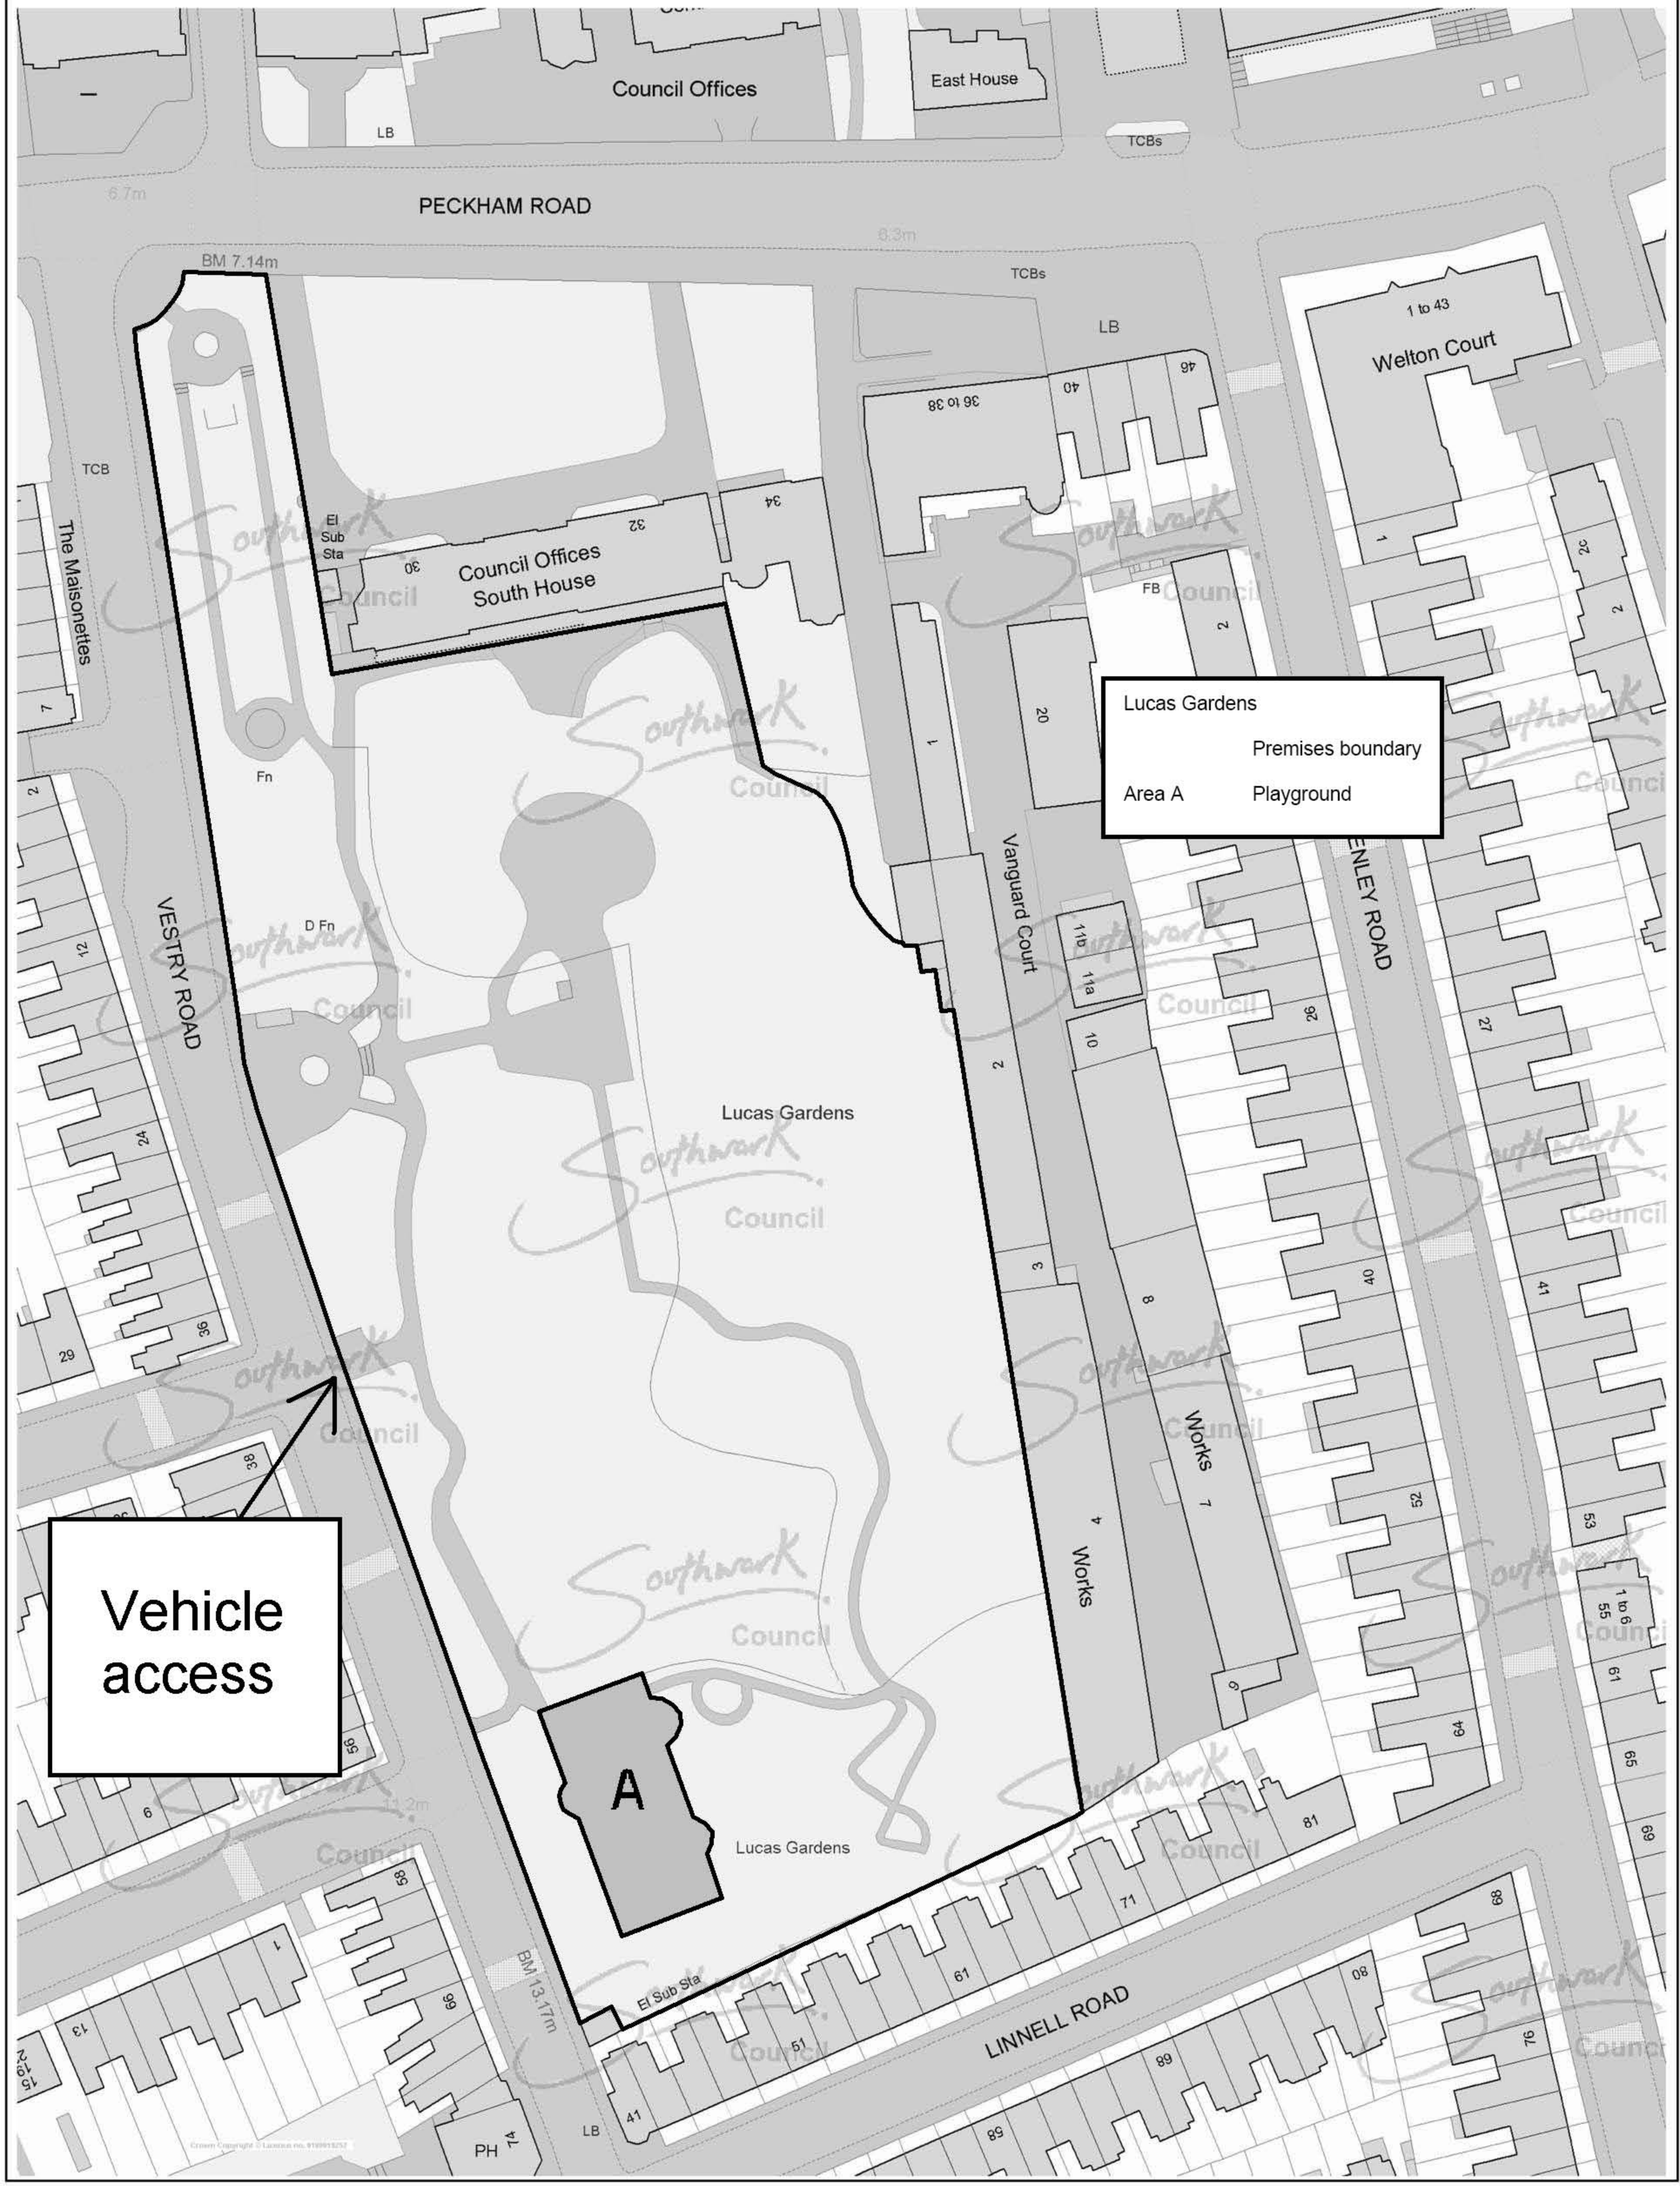

Lucas Gardens

Lucas Gardens
Premises boundary
Area A
Playground

Vehicle access

A

© Crown Copyright All rights reserved.
London Borough Of Southwark.
License LA08654196 2003

Scale 1/800
Date 18/5/2006

Southwark Council