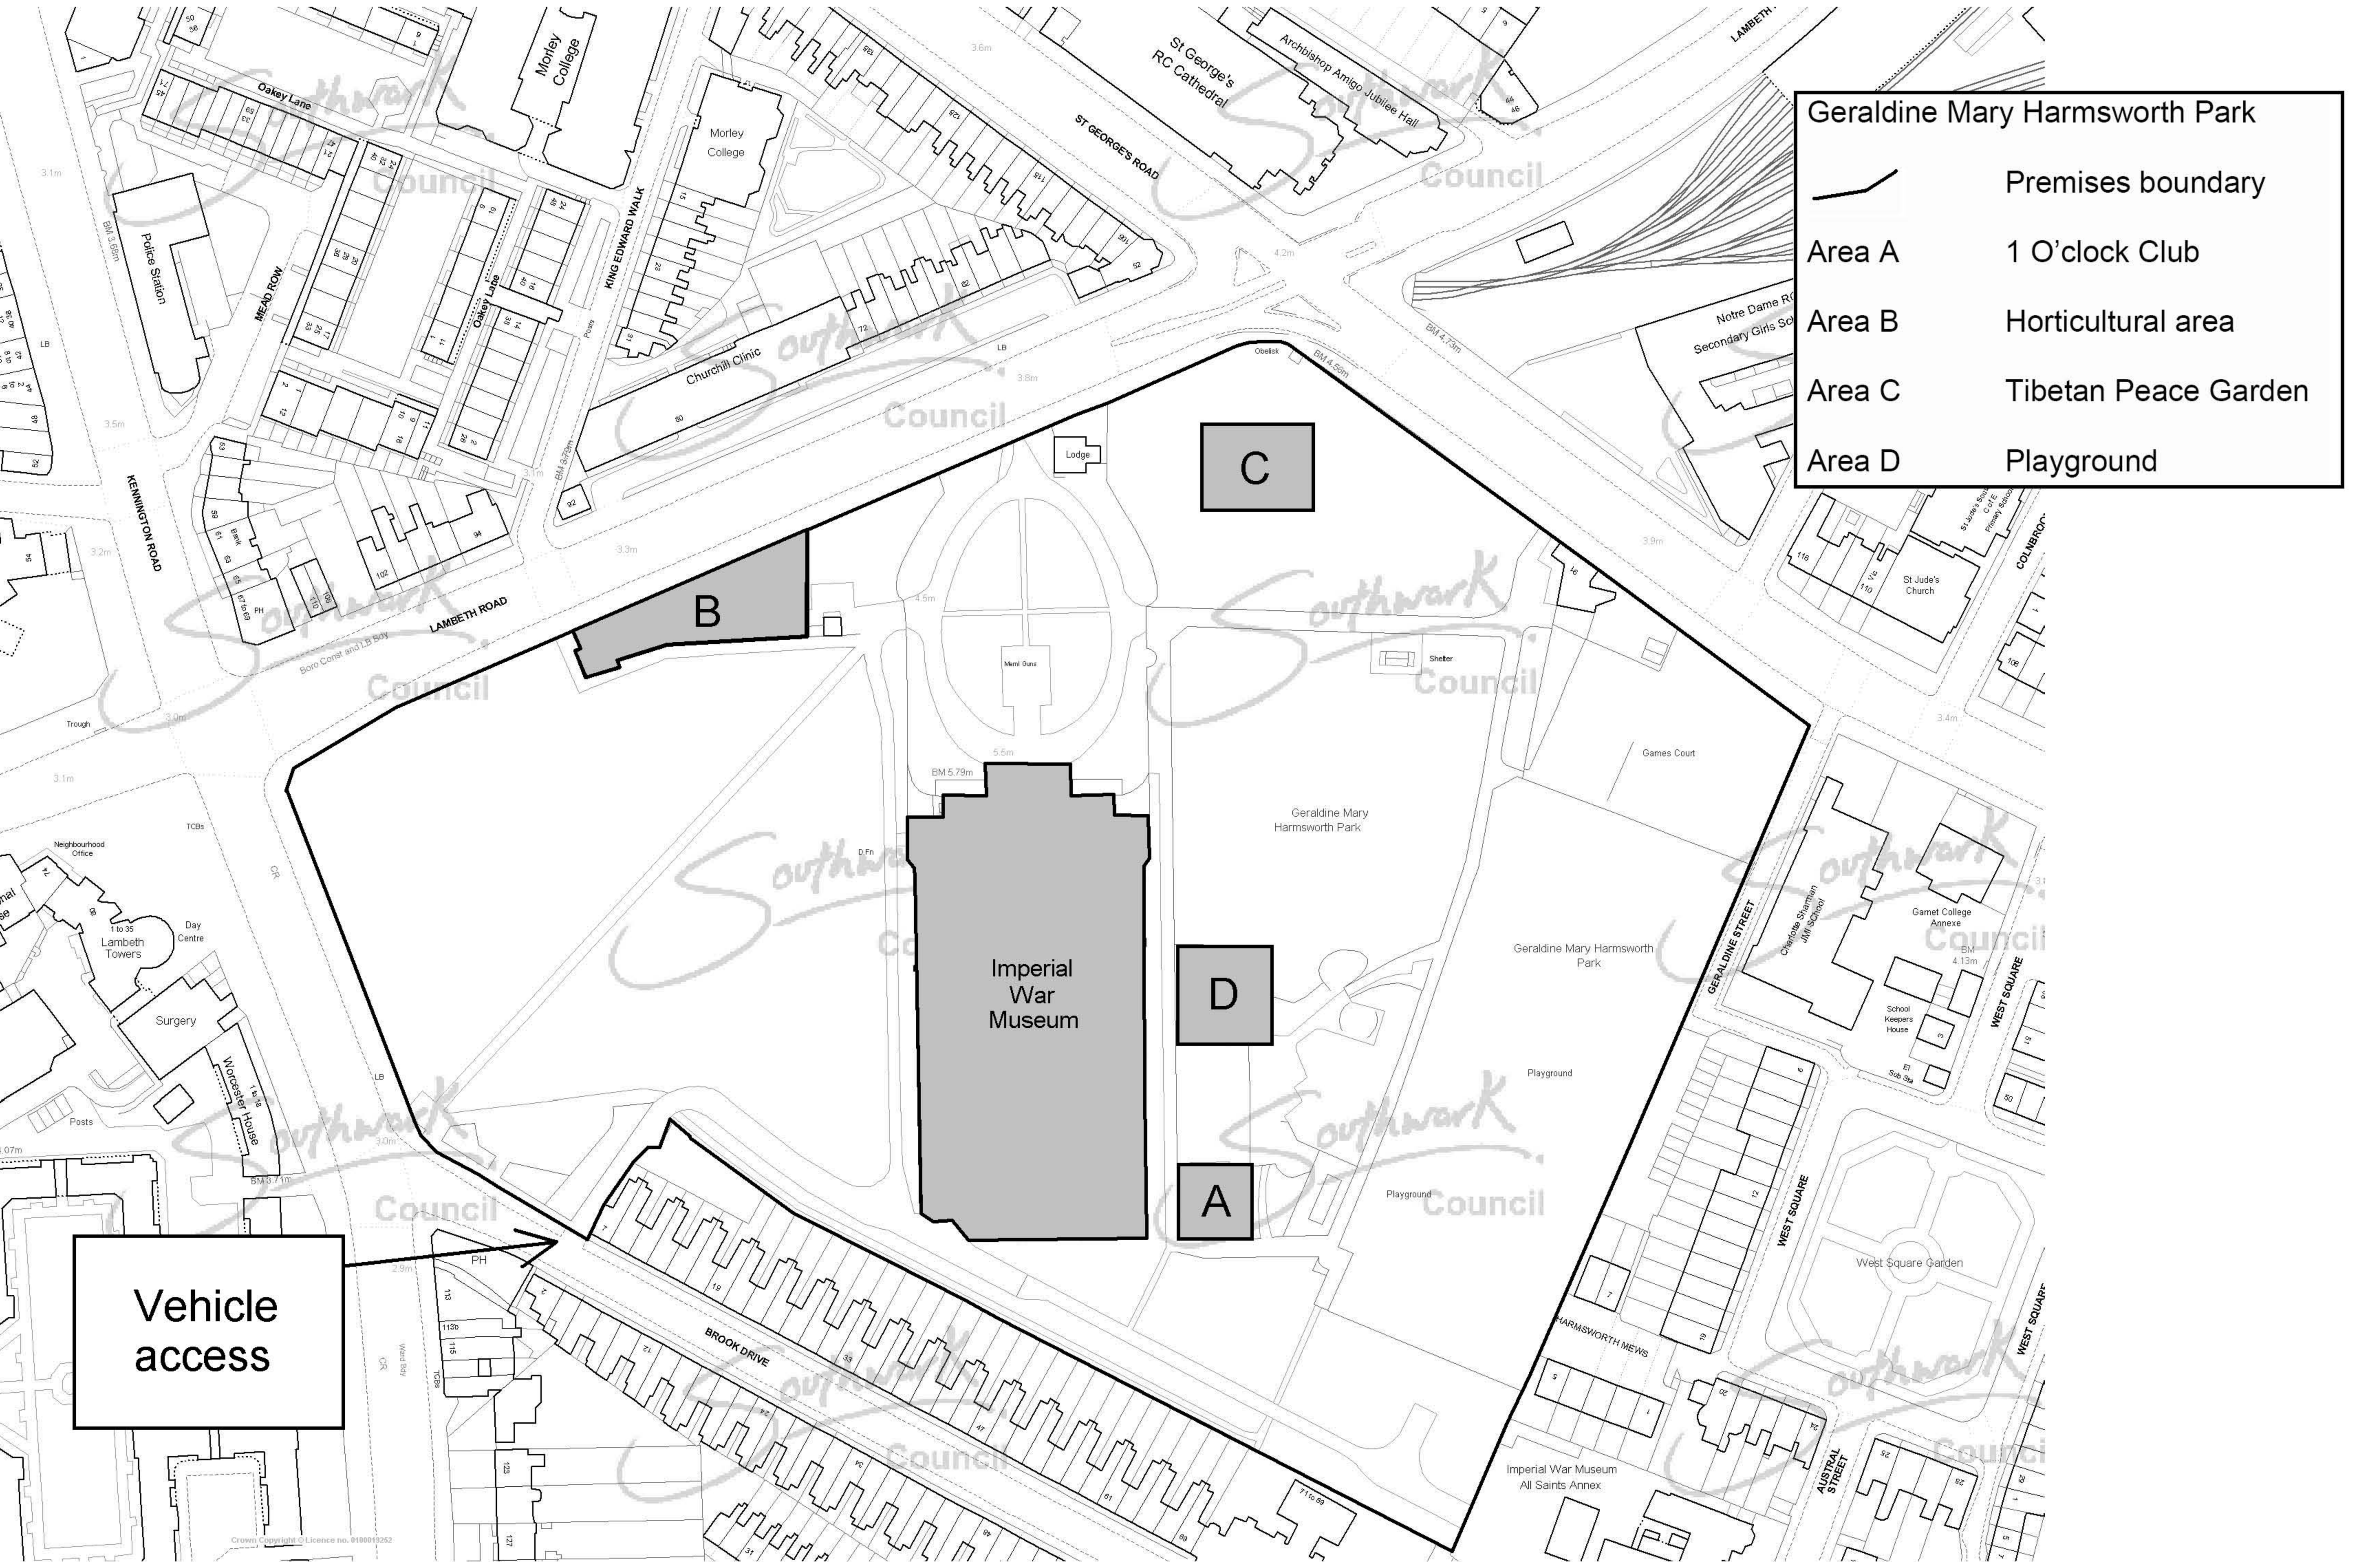

GERALDINE MARY HARMSWORTH PARK

Geraldine Mary Harmsworth Park	
	Premises boundary
	Area A 1 O'clock Club
	Area B Horticultural area
	Area C Tibetan Peace Garden
	Area D Playground

Vehicle access