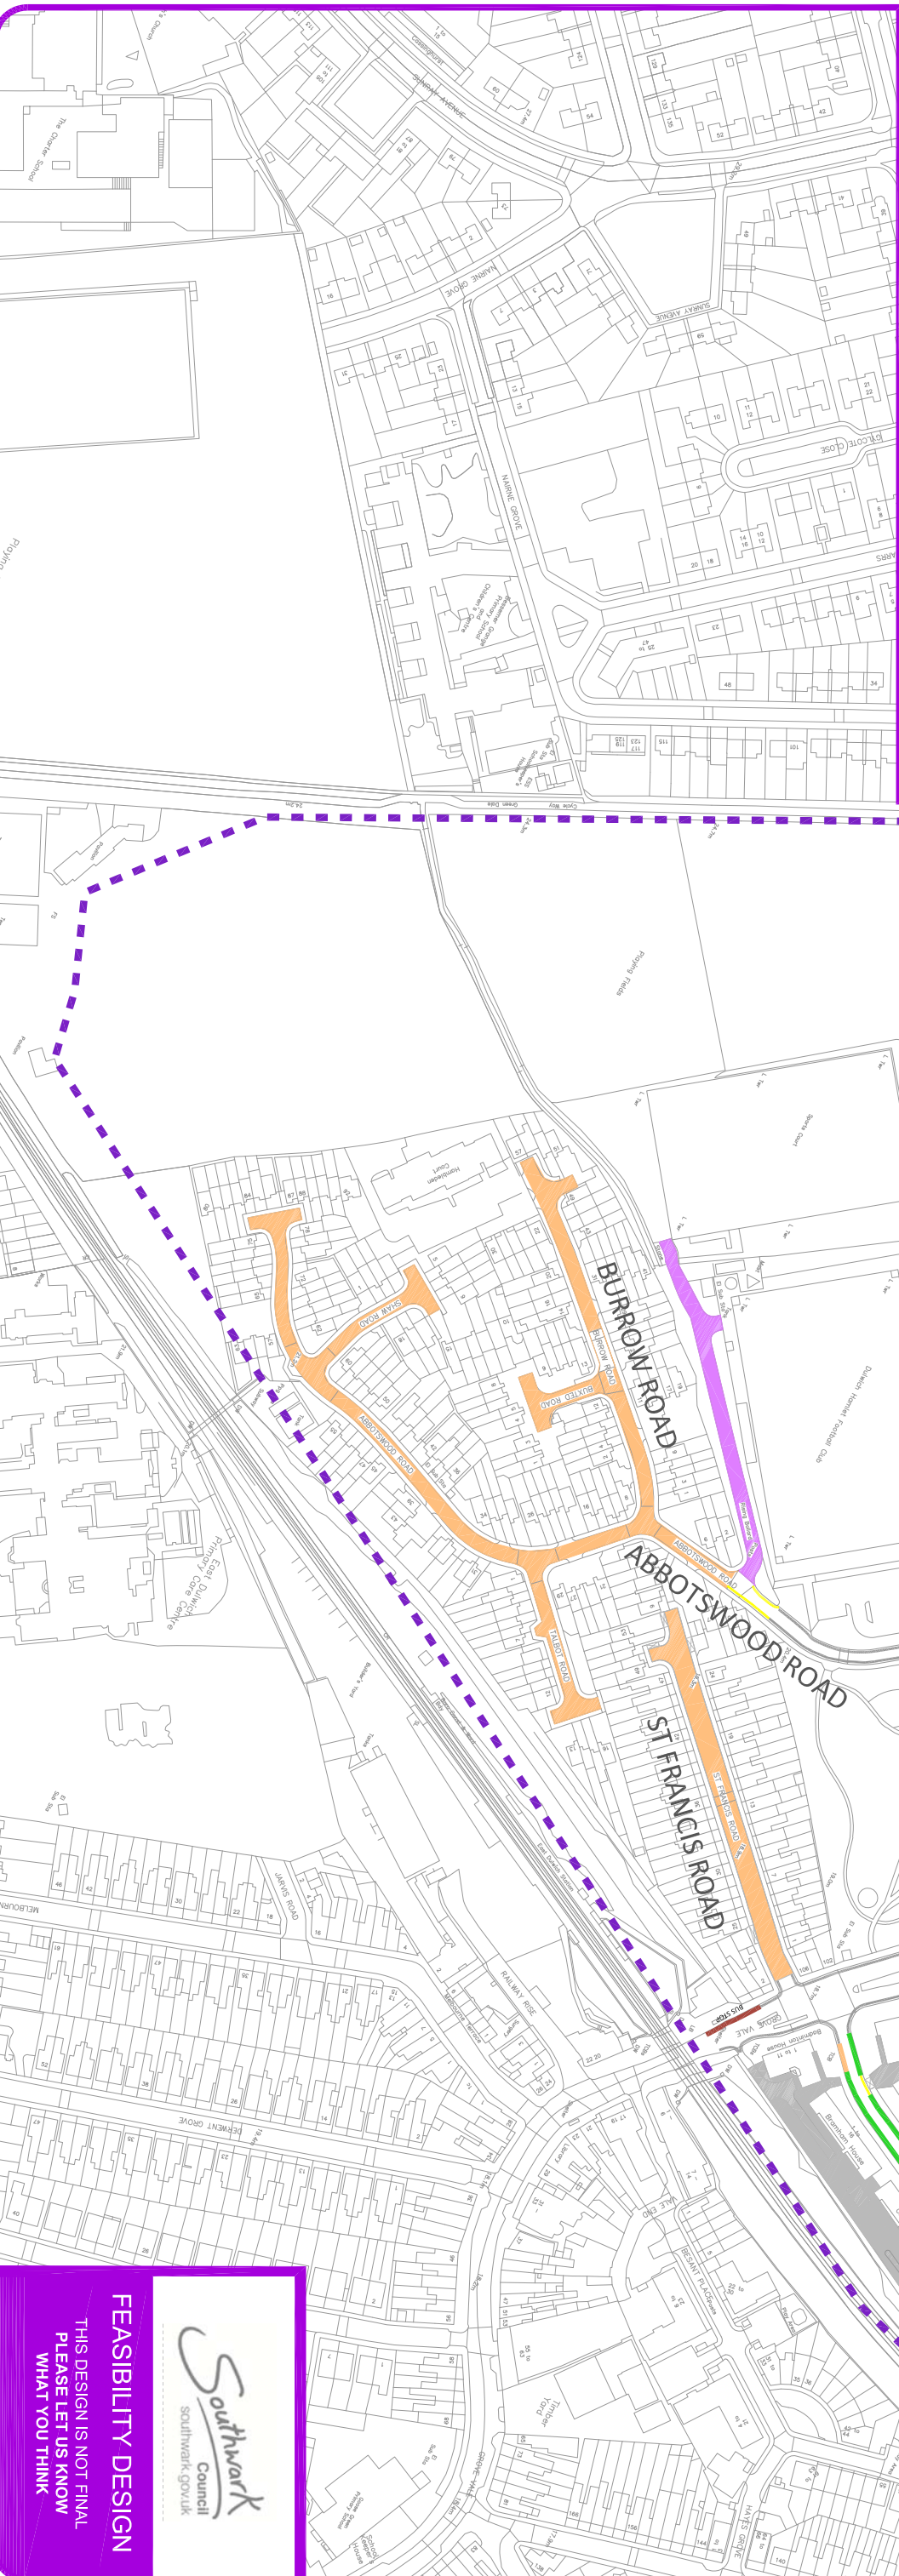

Dog Kennel Hill

PROPOSED PARKING ZONE AREA

LEGEND

Parking places and who can park where

Type of parking bay	Map symbol	Example sign	Resident permit holder	Business permit holder	Visitor voucher holder	Blue badge holder	Pay by phone visitor
Permit bay			✓	✓	✓	✗	✗
Permit and paid bay			✓	✓	✓	Free	✓
Existing disabled bay			✗	✗	✗	✓	✗

Waiting Restriction	Map symbol	Waiting Restrictions	Map symbol
Double yellow line (existing)		Double yellow line (proposed)	

Area of road	Map symbol	Area of road	Map symbol
Dropped kerb		Bus Stop	
Permit holders only past this point		TfL Red Route no stopping restriction	
Non-public highway		Housing land	

Other features on map	Map symbol
Boundary of study area	

© Crown copyright and database rights 2018 Ordnance Survey (0100019252)

FEASIBILITY DESIGN

THIS DESIGN IS NOT FINAL
PLEASE LET US KNOW
WHAT YOU THINK