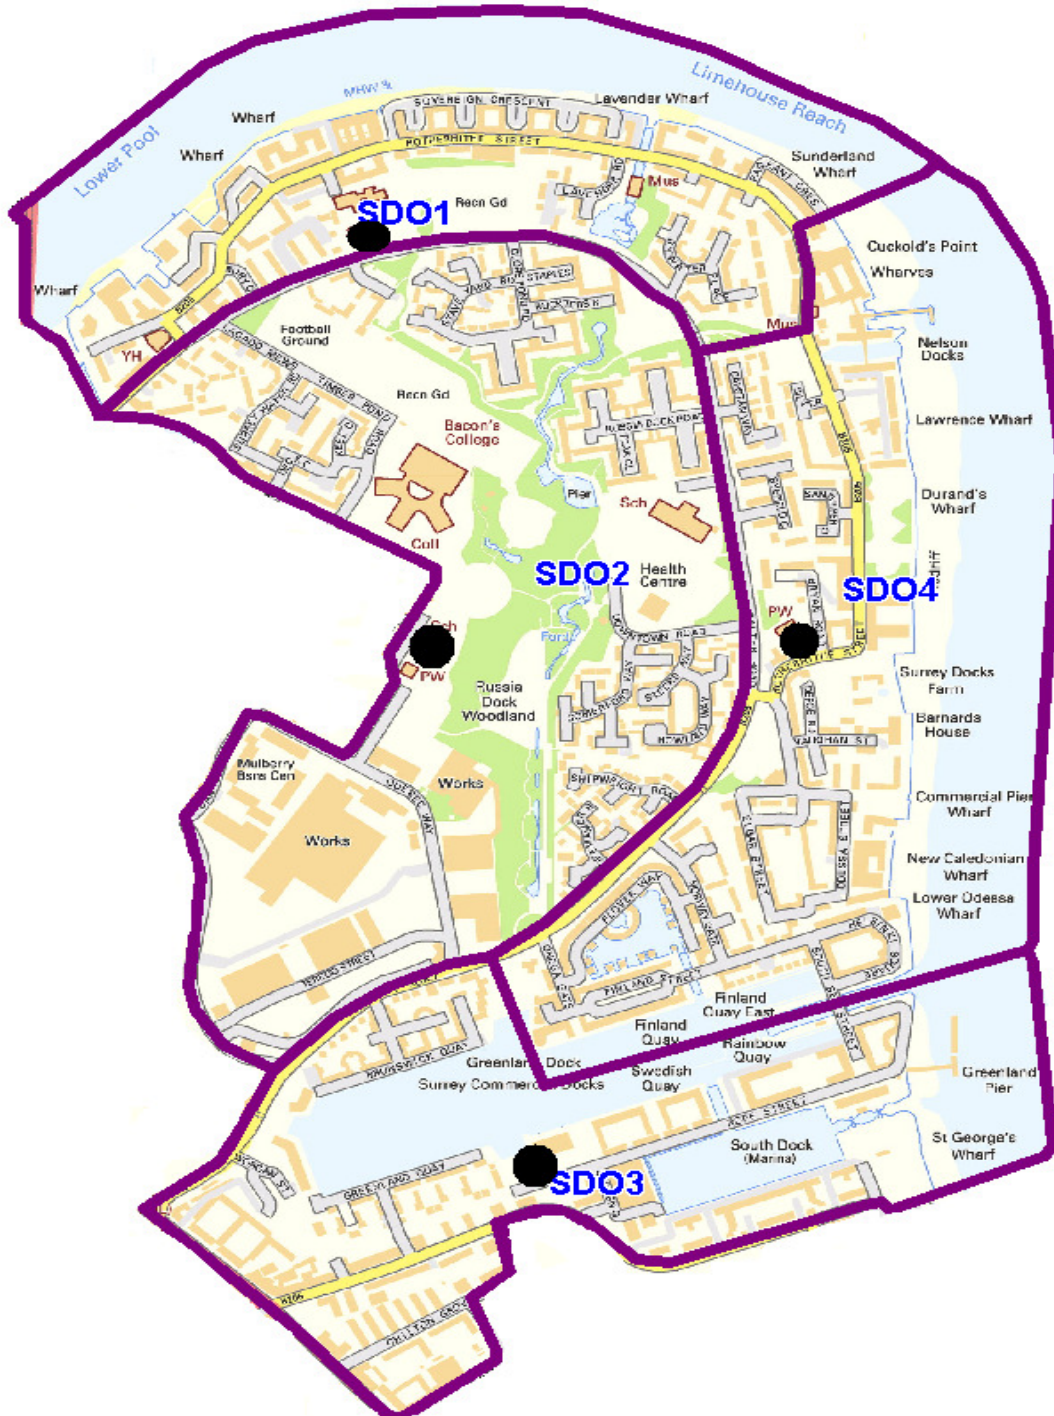

Surrey Docks Ward - Proposed Polling Districts and Stations

Polling District	Proposed polling station	Projected Electorate*	Proposed Changes from previous Polling districts and reasons
SDO1	Peter Hills Primary School, 2 Beatson Walk	1451	Move Acorn Walk and Pageant Crescent from SDO4 to SDO1 to achieve a better balance of electorate between the areas.
SDO2	St John`s Primary School, St Elmos Road	1412	This area is currently two small polling districts divide by Russia Dock woodland.
SDO3	Surrey Docks Water Sports Centre, Rope Street	1712	No change from previous years
SDO4	Trinity Hall, Bryan Road	2017	See SDO1

* The projected electorate is the number of Parliamentary electors due to go to the polling station (i.e. excluding postal voters) based on the register totals at the last general election. It does not included new developments that are likely to complete within the next 4 years which have also been factored in to the recommendations.