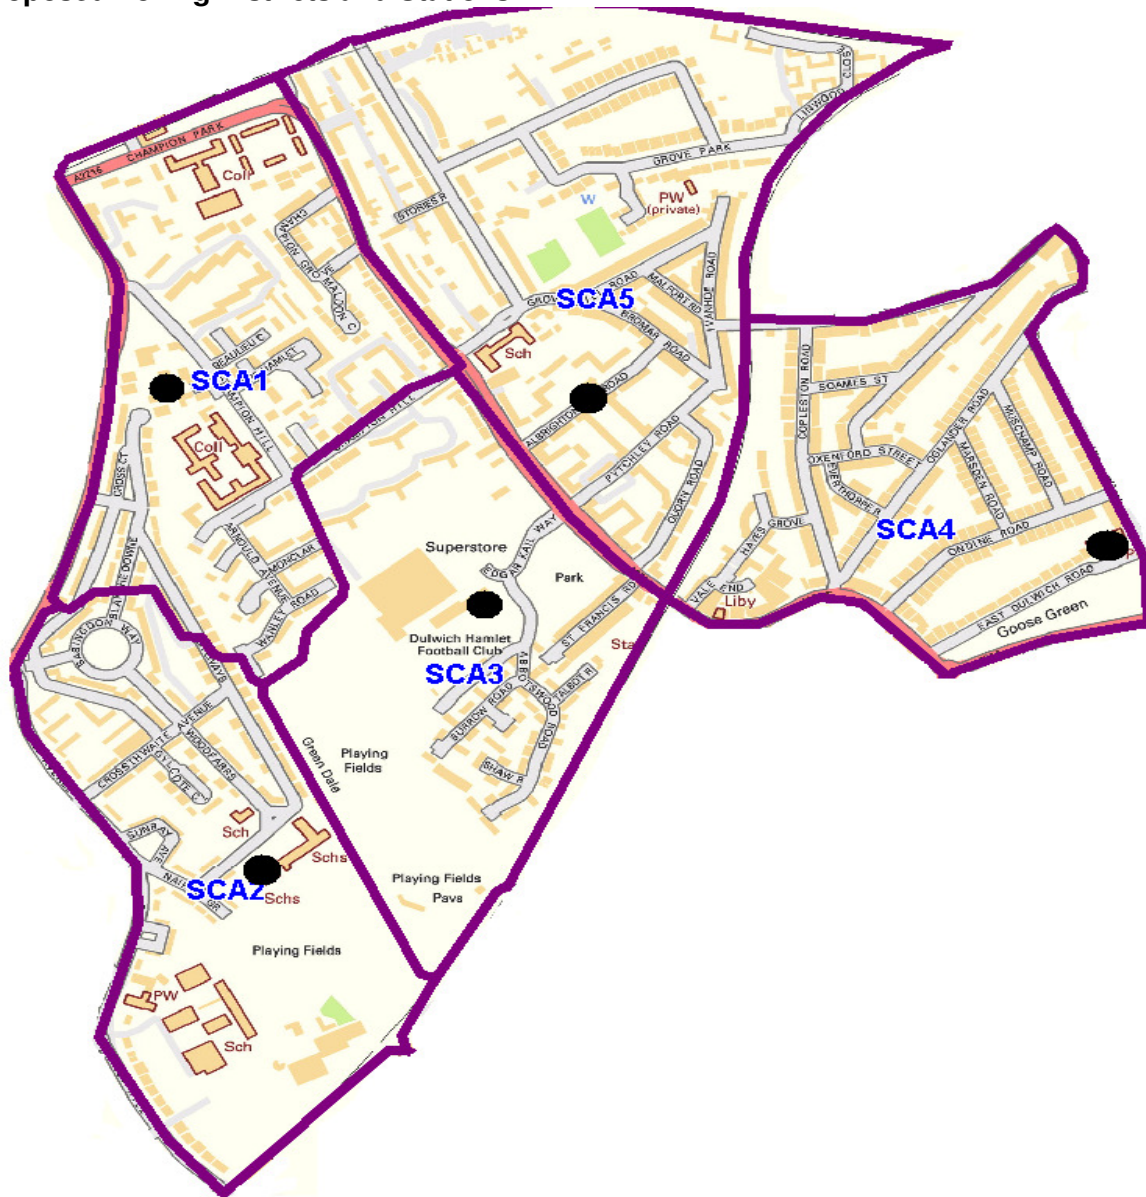

**South Camberwell Ward
Proposed Polling Districts and Stations**

Polling District	Proposed polling station	Projected Electorate*	Proposed Changes from previous Polling districts and reasons
SCA1	Denmark Hill Community Centre, Blanchedowne, Denmark Hill Estate	1653	The area to the west of Denmark Hill around Champion Grove and Maldon Close area currently in SCA5 polling district move to SCA1. This is due to SCA5 currently being over the maximum size.
SCA2	Bessemer Grange Primary School, Dylways	841	No change from previous years
SCA3	Dulwich Hamlets FC, Edgar Kail Way	625	No change from previous years
SCA4	Goose Green Centre, Adj. St Johns Church, East Dulwich Road	1515	No change from previous years
SCA5	Albrighton Community Centre, 37 Albrighton Road	2426	See SCA1

* The projected electorate is the number of Parliamentary electors due to go to the polling station (i.e. excluding postal voters) based on the register totals at the last general election. It does not included new developments that are likely to complete within the next 4 years which have also been factored in to the recommendations.