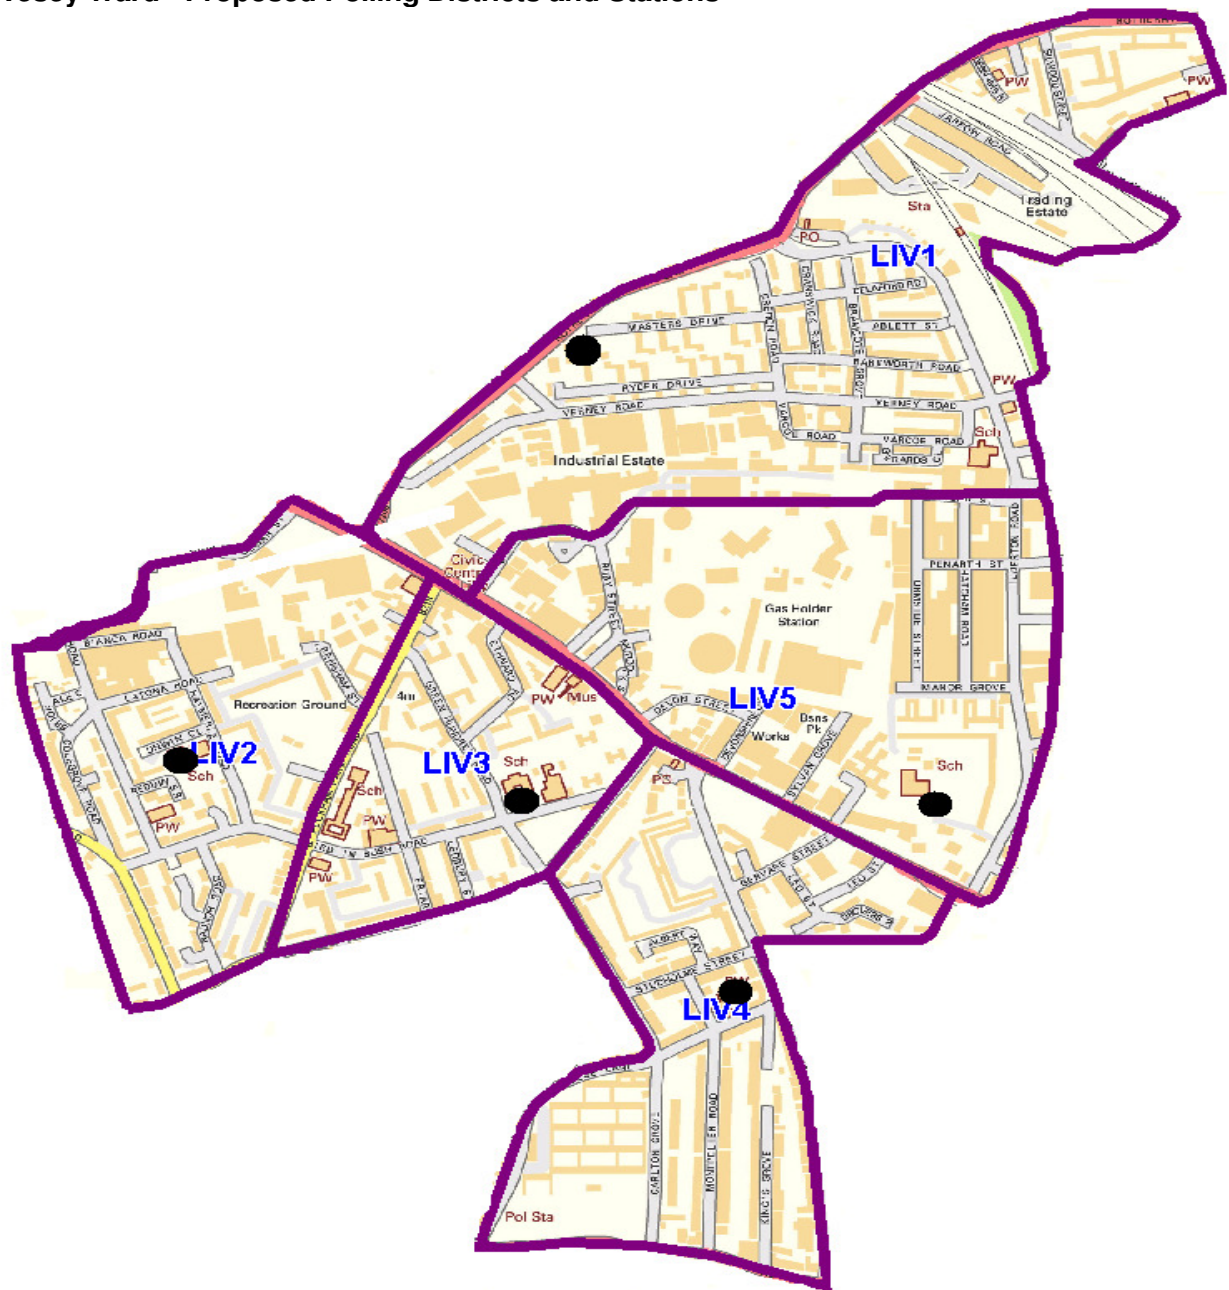

Livesey Ward - Proposed Polling Districts and Stations

Polling District	Proposed polling station	Projected Electorate*	Proposed Changes from previous Polling districts and reasons
LIV1	Links Community Centre, 353 Rotherhithe New Road	1799	It is proposed that the area north of the railway line (previously a separate polling district) be merged with the rest of LIV1 polling district due to its small electorate (422).
LIV2	Haymerle School, Haymerle Road	1642	No change from previous years
LIV3	Camelot Primary School, Bird In Bush Road	1711	No change from previous years
LIV4	St John`s Church Hall, Springall Street	1810	No change from previous years
LIV5	Pilgrims Way Primary School, Manor Grove	706	No change from previous years

* The projected electorate is the number of Parliamentary electors due to go to the polling station (i.e. excluding postal voters) based on the register totals at the last general election. It does not included new developments that are likely to complete within the next 4 years which have also been factored in to the recommendations.