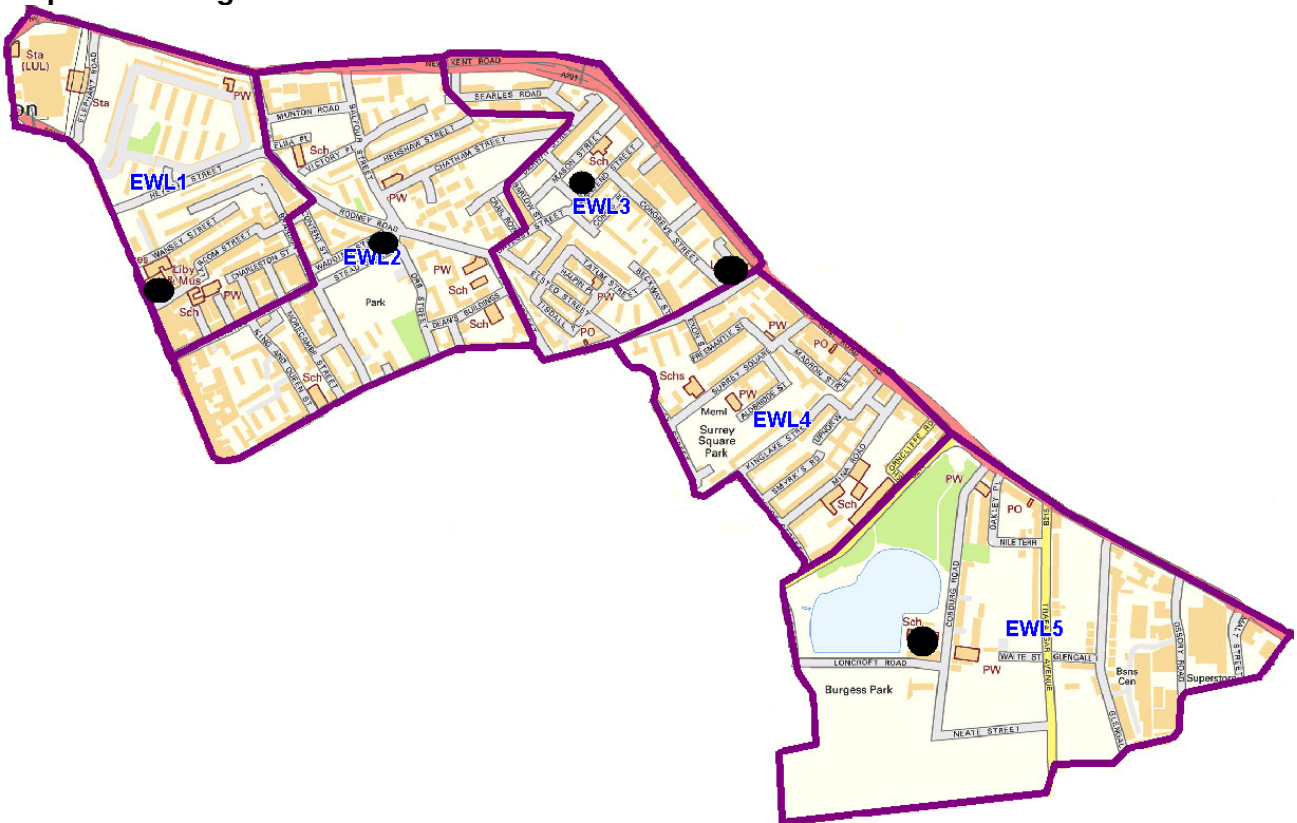

**East Walworth Ward**

**Proposed Polling Districts and Stations**

<b>Polling District</b>	<b>Proposed polling station</b>	<b>Projected Electorate*</b>	<b>Proposed Changes from previous Polling districts and reasons</b>
EWL1	Newington Junior Library, 155-157 Walworth Rd	607	No changes are proposed to existing arrangements. This is largely due to the large-scale regeneration of the estates. We would be pleased to receive any representations on how the current provision might be improved.
EWL2	English Martyrs Parish Hall, Stead Street, Wadding St Entrance	2144	
EWL3	Mardyke Tenants Hall, Mason Street	1530	
EWL4	East Street Library, 168-170 Old Kent Road	1334	
EWL5	Cobourg Primary School, Cobourg Road	463	

\* The projected electorate is the number of Parliamentary electors due to go to the polling station (i.e. excluding postal voters) based on the register totals at the last general election. It does not include new developments that are likely to complete within the next 4 years which have also been factored in to the recommendations.