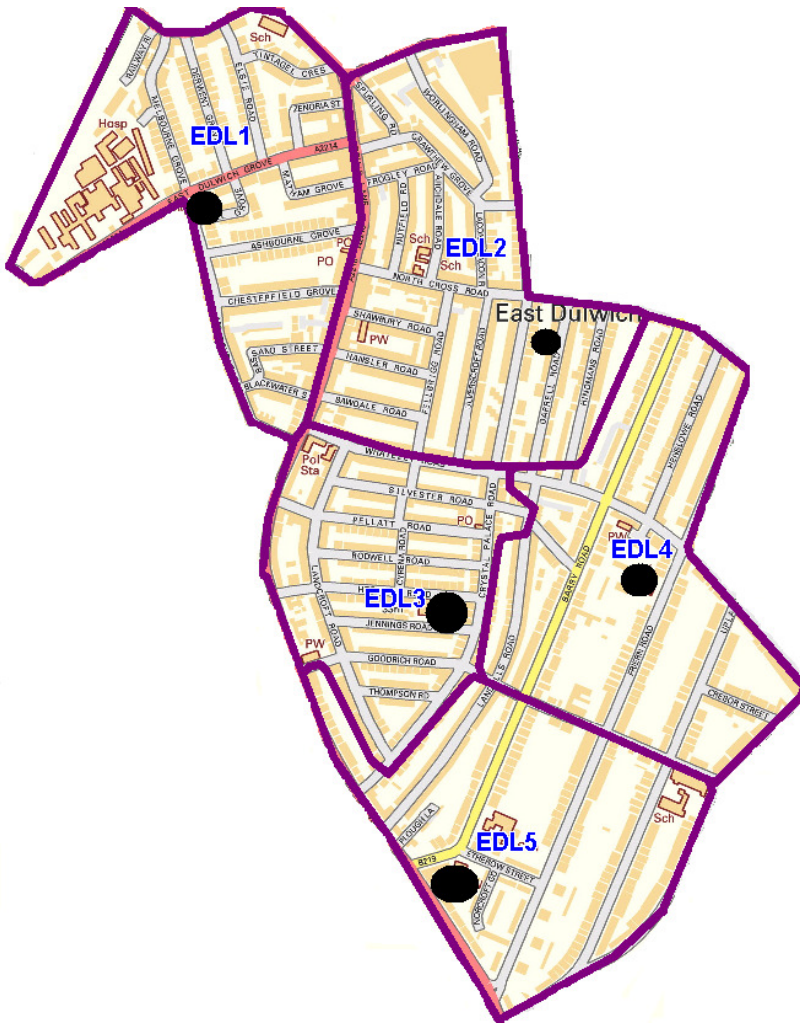

**East Dulwich Ward**

**Proposed Polling Districts and Stations**

<b>Polling District</b>	<b>Proposed polling station</b>	<b>Projected Electorate*</b>	<b>Proposed Changes from previous Polling districts and reasons</b>
EDL1	Dulwich Grove United Reformed Church, East Dulwich Grove	1358	No changes are proposed to existing arrangements but we would be pleased to receive any representations on how the current provision might be improved.
EDL2	East Dulwich Community Centre, 46-64 Darrell Road	1943	
EDL3	Heber Primary School, Heber Road	1435	
EDL4	St Clements Church Hall, Friern Road/Barry Road, (By Graham Court)	1564	
EDL5	Christchurch UR&M Church, 263 Barry Road	1177	

\* The projected electorate is the number of Parliamentary electors due to go to the polling station (i.e. excluding postal voters) based on the register totals at the last general election. It does not include new developments that are likely to complete within the next 4 years which have also been factored in to the recommendations.